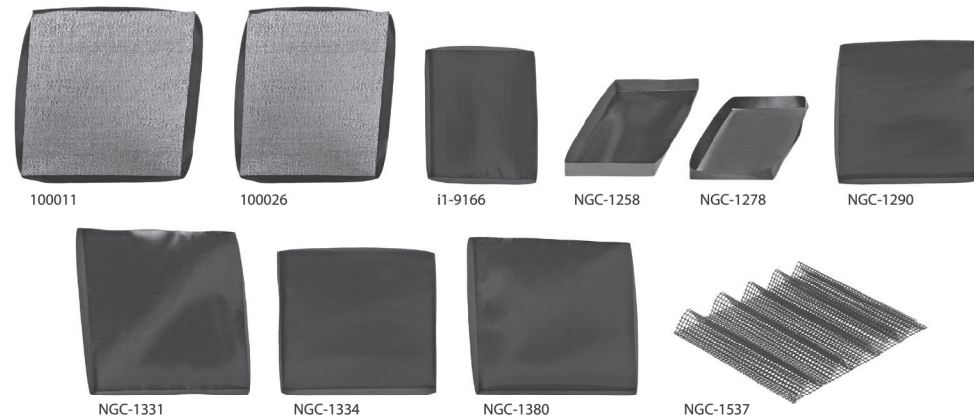

3 PTFE BASKETS

PTFE Baskets

Part Number	Description	Fire	Bullet/ Encore	G5	i5	i3	Sóta	WS	Panini	Tornado or Tornado 2	C3	Double Batch	HhB	HhB 2	HhC 1618	HhC 2020	HhC 2620	HhC 3240
100011	Basket, Cooking, PTFE, Mesh, 14.5" x 13.5" x 1" (368 mm x 343 mm x 25 mm)		X		X	X					X	X	X	X	X	X	X	X
100021	Basket, Cooking, PTFE, XL Mesh, 14.5" x 13.5" x 1" (368 mm x 343 mm x 25 mm)		X		X	X					X	X	X	X	X	X	X	X
100026	Basket, Cooking, PTFE, Mesh, 11.5" x 13.5" x 1" (292 mm x 343 mm x 25 mm)		X		X	X					X	X	X	X	X	X	X	X
i1-9166	Basket, Cooking, PTFE, Solid, 8.5" x 11.5" x 1" (216 mm x 292 mm x 25 mm)		X		X	X	X	X	X		X	X	X	X	X	X	X	X
i1-9169	Basket, Cooking, PTFE, Perforated, 8.5" x 11.5" x 1" (216 mm x 292 mm x 25 mm)		X		X	X	X	X	X		X	X	X	X	X	X	X	X
NGC-1258	Basket, Cooking, PTFE, Mesh, 6" x 12" x 1" (152 mm x 305 mm x 25 mm)		X		X	X	X	X	X		X	X	X	X	X	X	X	X
NGC-1278	Basket, Cooking, PTFE, Solid, 6.5" x 14.25" x 0.5" (165 mm x 362 mm x 13 mm)		X		X	X					X	X	X	X	X	X	X	X
NGC-1290	Basket, Cooking, PTFE, Solid, 12" x 12" x 1" (305 mm x 305 mm x 25 mm)		X		X	X					X	X	X	X	X	X	X	X
NGC-1331	Basket, Cooking, PTFE, Solid, 14.5" x 13.5" x 1" (368 mm x 343 mm x 25 mm)		X		X	X					X	X	X	X	X	X	X	X
NGC-1334	Basket, Cooking, PTFE, Solid, 12" x 13" x 1" (305 mm x 330 mm x 25 mm)		X		X	X					X	X	X	X	X	X	X	X
NGC-1380	Basket, Cooking, PTFE, Solid, 13.4" x 13.4" x 1" (340 mm x 340 mm x 25 mm)		X		X	X					X	X	X	X	X	X	X	X
NGC-1537	Basket, Cooking, PTFE, Mesh, Wavy 10.13" x 10.13" x 2" (257 mm x 257 mm x 51 mm)		X		X	X	X	X	X		X	X	X	X	X	X	X	X
NGC-1583	Basket, Cooking, PTFE, Mesh, Wavy 15" x 10.5" x 2" (381 mm x 267 mm x 51 mm)		X		X	X					X	X	X	X	X	X	X	X
NGC-1584	Basket, Cooking, PTFE, Mesh, Wavy 13" x 13" x 2" (203 mm x 305 mm x 51 mm)		X		X	X					X	X	X	X	X	X	X	X
NGC-1585	Basket, Cooking, PTFE, Mesh, Wavy 8" x 12" x 2" (203 mm x 305 mm x 51 mm)		X		X	X	X	X	X		X	X	X	X	X	X	X	X