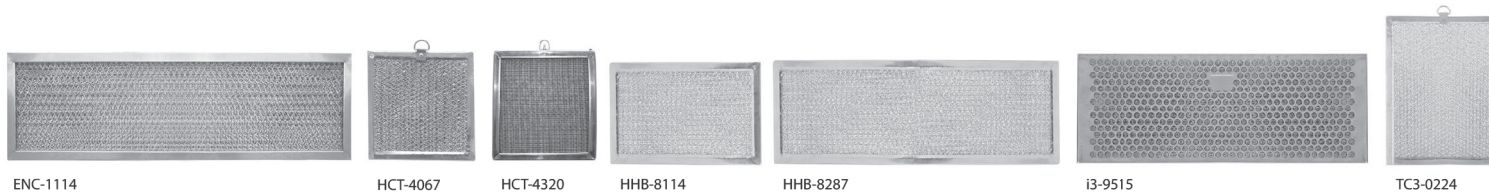

Filters

Part Number	Description	Fire	Bullet/ Encore	G5	i5	i3	Söta	WS	Panini	Tornado or Tornado 2	C3	Double Batch	HhB	HhB 2	HhC 1618	HhC 2020	HhC 2620	HhC 3240
ENC-1114	Filter, Air, Bullet/Encore Oven 19.4" x 6" (493 mm x 152 mm)		X															
HCT-4067	Filter, Air, HhC Ovens, 6" x 6" (152 mm x 152 mm)														X	X	X	
HCT-4320	Filter, Air, Heavy-duty, HhC Ovens, 6" x 6" (152 mm x 152 mm)														X	X	X	
HHB-8114	Filter, Grease, Original HhB Oven, 5" x 8" (127 mm x 203 mm)												X					
HHB-8115	Clip, Filter, Original HhB Oven												X					
HHB-8287	Filter, Grease, HhB 2 Oven, 17" x 5" (432 mm x 127 mm)													X				
HHB-8288	Holder, Filter, Tilt, HhB 2 Oven													X				
HHC-6017	Filter, Air, HhC 3240 Oven, Front 11.75" x 7.50" (298 mm x 191 mm)																	X
HHC-6343	Filter, Air, HhC 3240 Oven, Rear 9" x 3.25" (229 mm x 83 mm)																	X
HHD-8422	Filter, Air, Double Batch Oven 5" x 15.125" (127 mm x 384 mm)											X						
HHD-8423	Filter, Grease, Double Batch Oven 5" x 17.25" (127 mm x 438 mm)											X						
i1-9039	Filter, Air, Söta Oven, 5" x 14.4" (127 mm x 366 mm)						X	X	X									
i1-9569	Filter, Cavity, Söta Oven 5" x 5.75" (127 mm x 146 mm)						X	X	X									
i3-9039	Filter, Air, i3 Oven, 6" x 22" (152 mm x 559 mm)					X												
i3-9515	Filter, Grease, i3 Oven, 6" x 13" (152 mm x 330 mm)					X												
i5-9039	Filter, Air, G5 or i5 Oven, 6" x 22.5" (152 mm x 572 mm)			X	X													
TC3-0223	Frame, Grease Filter, C3 Oven										X							
TC3-0224	Filter, Grease, C3 Oven, 7" x 9.25" (178 mm x 235 mm)										X