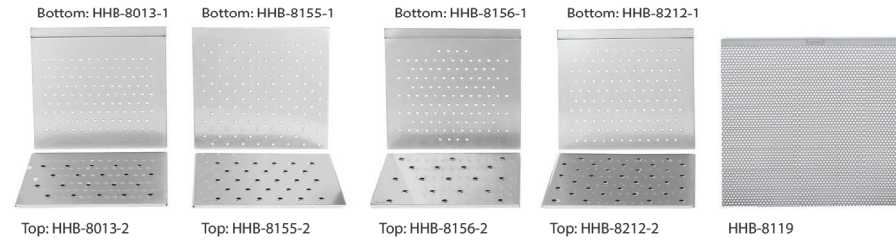

11 JETPLATES

Jetplates

Part Number	Description	Fire	Bullet/Encore	G5	i5	i3	Söta	WS	Panini	Tornado or Tornado 2	C3	Double Batch	HhB	HhB 2	HhC 1618	HhC 2020	HhC 2620	HhC 3240	
ENC-1066	Jetplate, Bottom, Bullet/Encore Oven		X																
HCS-4099	Jetplate, Standard, Top or Bottom, HhC 1618 Oven														X				
HCT-4099	Jetplate, Standard, Top or Bottom, HhC 2020 Oven															X			
HCW-4099	Jetplate, Standard, Top or Bottom, HhC 2620 Oven																X		
HHB-8013-1	Jetplate, Standard, Bottom, HhB Oven												X	X					
HHB-8013-2	Jetplate, Standard, Top, HhB Oven												X	X					
HHB-8119	Screen, Air Diffuser, Perforated, HhB Oven												X	X					
HHB-8155-1	Jetplate, High Coverage, Bottom, HhB Oven												X	X					
HHB-8155-2	Jetplate, High Coverage, Top, HhB Oven												X	X					
HHB-8156-1	Jetplate, Pizza, Bottom, HhB Oven												X	X					
HHB-8156-2	Jetplate, Pizza, Top, HhB Oven												X	X					
HHB-8212-1	Jetplate, Super Coverage, Bottom, HhB Oven												X	X					
HHB-8212-2	Jetplate, Super Coverage, Top, HhB Oven												X	X					
HHD-3001	Jetplate, Standard, Top, Double Batch Oven											X							
HHD-3002	Jetplate, Standard, Bottom, Double Batch Oven											X							
HHD-3004	Support Rails, Jetplate, Double Batch Oven											X							
i1-9159	Jetplate, Bottom, with Air Diverter, Söta Oven						X	X	X										
i3-9159	Jetplate, Standard, Bottom, i3 Oven					X													
i5-3200	Jetplate, Standard, Bottom, i5 Oven				X