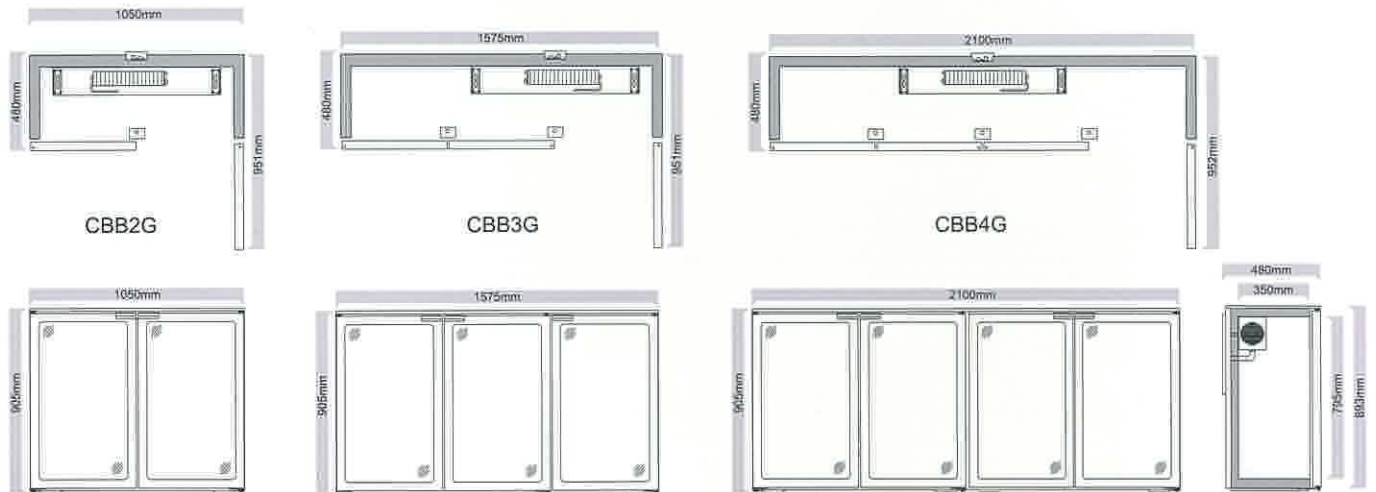

Cameo

- Remote refrigeration system and should be connected within 5 M
- Supplied with evaporator thermostat and solenoid valve

TOPAZ

Dimensions 尺寸: Ext 外围尺寸: W1420/ 1885/ 2350 x D485 x H905 mm Int. 内围尺寸: W851/1318/(851 x 2) x D375 x H768

Model 型号	Door 门	Temp°C 温度	HP 匹数	Voltage 电压	Amps 安培	Shelves 层网	CFC Free Refrigerant 雪种	Capacity 容量 (330 ml can)
TBB2G	2	+3/+10	3/8	220V/1PH	3.5	6	R134a	225
TBB3G	3	+3/+10	3/8	220V/1PH	3.5	9	R134a	351
TBB4G	4	+3/+10	3/8	220V/1PH	3.5	12	R134a	450

CAMEO (Remote System)

Dimensions 尺寸: Ext 外围尺寸: W1050/ 1575/ 2100 x D480 x H905 mm Int. 内围尺寸: W950/ 1475/ 2000 x D350 x H795 mm

Model 型号	Door 门	Temp°C 温度	HP 匹数	Voltage 电压	Amps 安培	Shelves 层网	CFC Free Refrigerant 雪种	Capacity 容量 (330 ml bottle)
CBB2G	2	+3/+10	3/8	220V/1PH	3.5	4	R134a	220
CBB3G	3	+3/+10	3/8	220V/1PH	3.5	6	R134a	324
CBB4G	4	+3/+10	3/8	220V/1PH	3.5	8	R134a	435