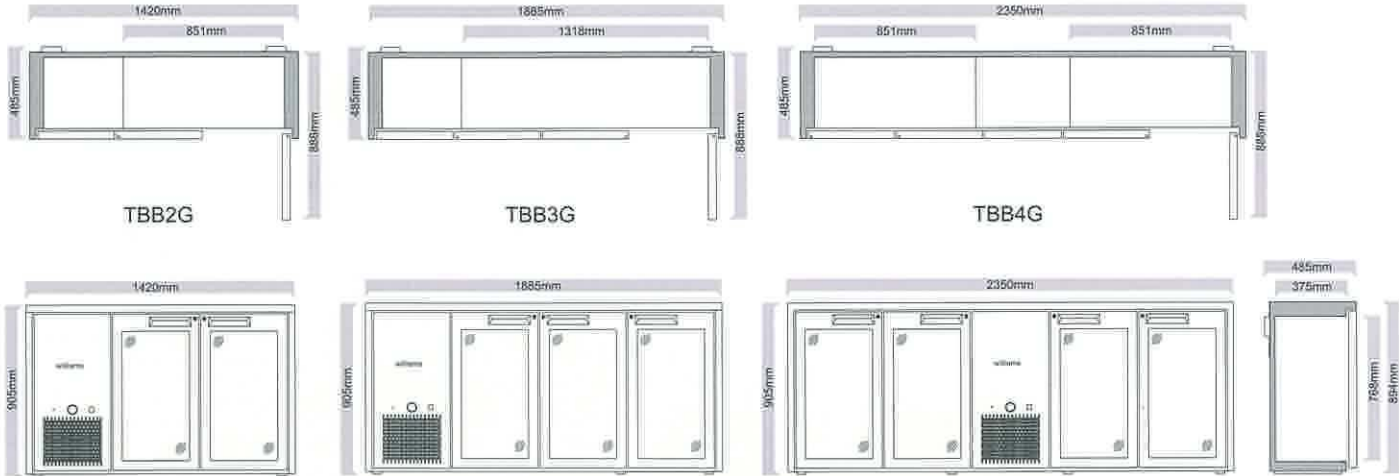

Cameo

- Remote refrigeration system and should be connected within 5 M
- Supplied with evaporator thermostat and solenoid valve

TOPAZ

Dimensions 尺寸: Ext 外围尺寸: W1420/ 1885/ 2350 x D485 x H905 mm Int. 内围尺寸: W851/1318/(851 x 2) x D375 x H768

Model 型号	Door 门	Temp°C 温度	HP 匹数	Voltage 电压	Amps 安培	Shelves 层网	CFC Free Refrigerant 雪种	Capacity 容量 (330 ml can)
TBB2G	2	+3/+10	3/8	220V/1PH	3.5	6	R134a	225
TBB3G	3	+3/+10	3/8	220V/1PH	3.5	9	R134a	351
TBB4G	4	+3/+10	3/8	220V/1PH	3.5	12	R134a	450

CAMEO (Remote System)

Dimensions 尺寸: Ext 外围尺寸: W1050/ 1575/ 2100 x D480 x H905 mm Int. 内围尺寸: W950/ 1475/ 2000 x D350 x H795 mm

Model 型号	Door 门	Temp°C 温度	HP 匹数	Voltage 电压	Amps 安培	Shelves 层网	CFC Free Refrigerant 雪种	Capacity 容量 (330 ml bottle)
CBB2G	2	+3/+10	3/8	220V/1PH	3.5	4	R134a	220
CBB3G	3	+3/+10	3/8	220V/1PH	3.5	6	R134a	324
CBB4G	4	+3/+10	3/8	220V/1PH	3.5	8	R134a	435